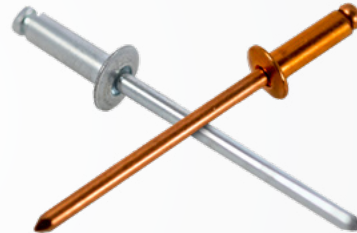

Packaging

- Bulk Pack
- Small Pack
- Retail Pack